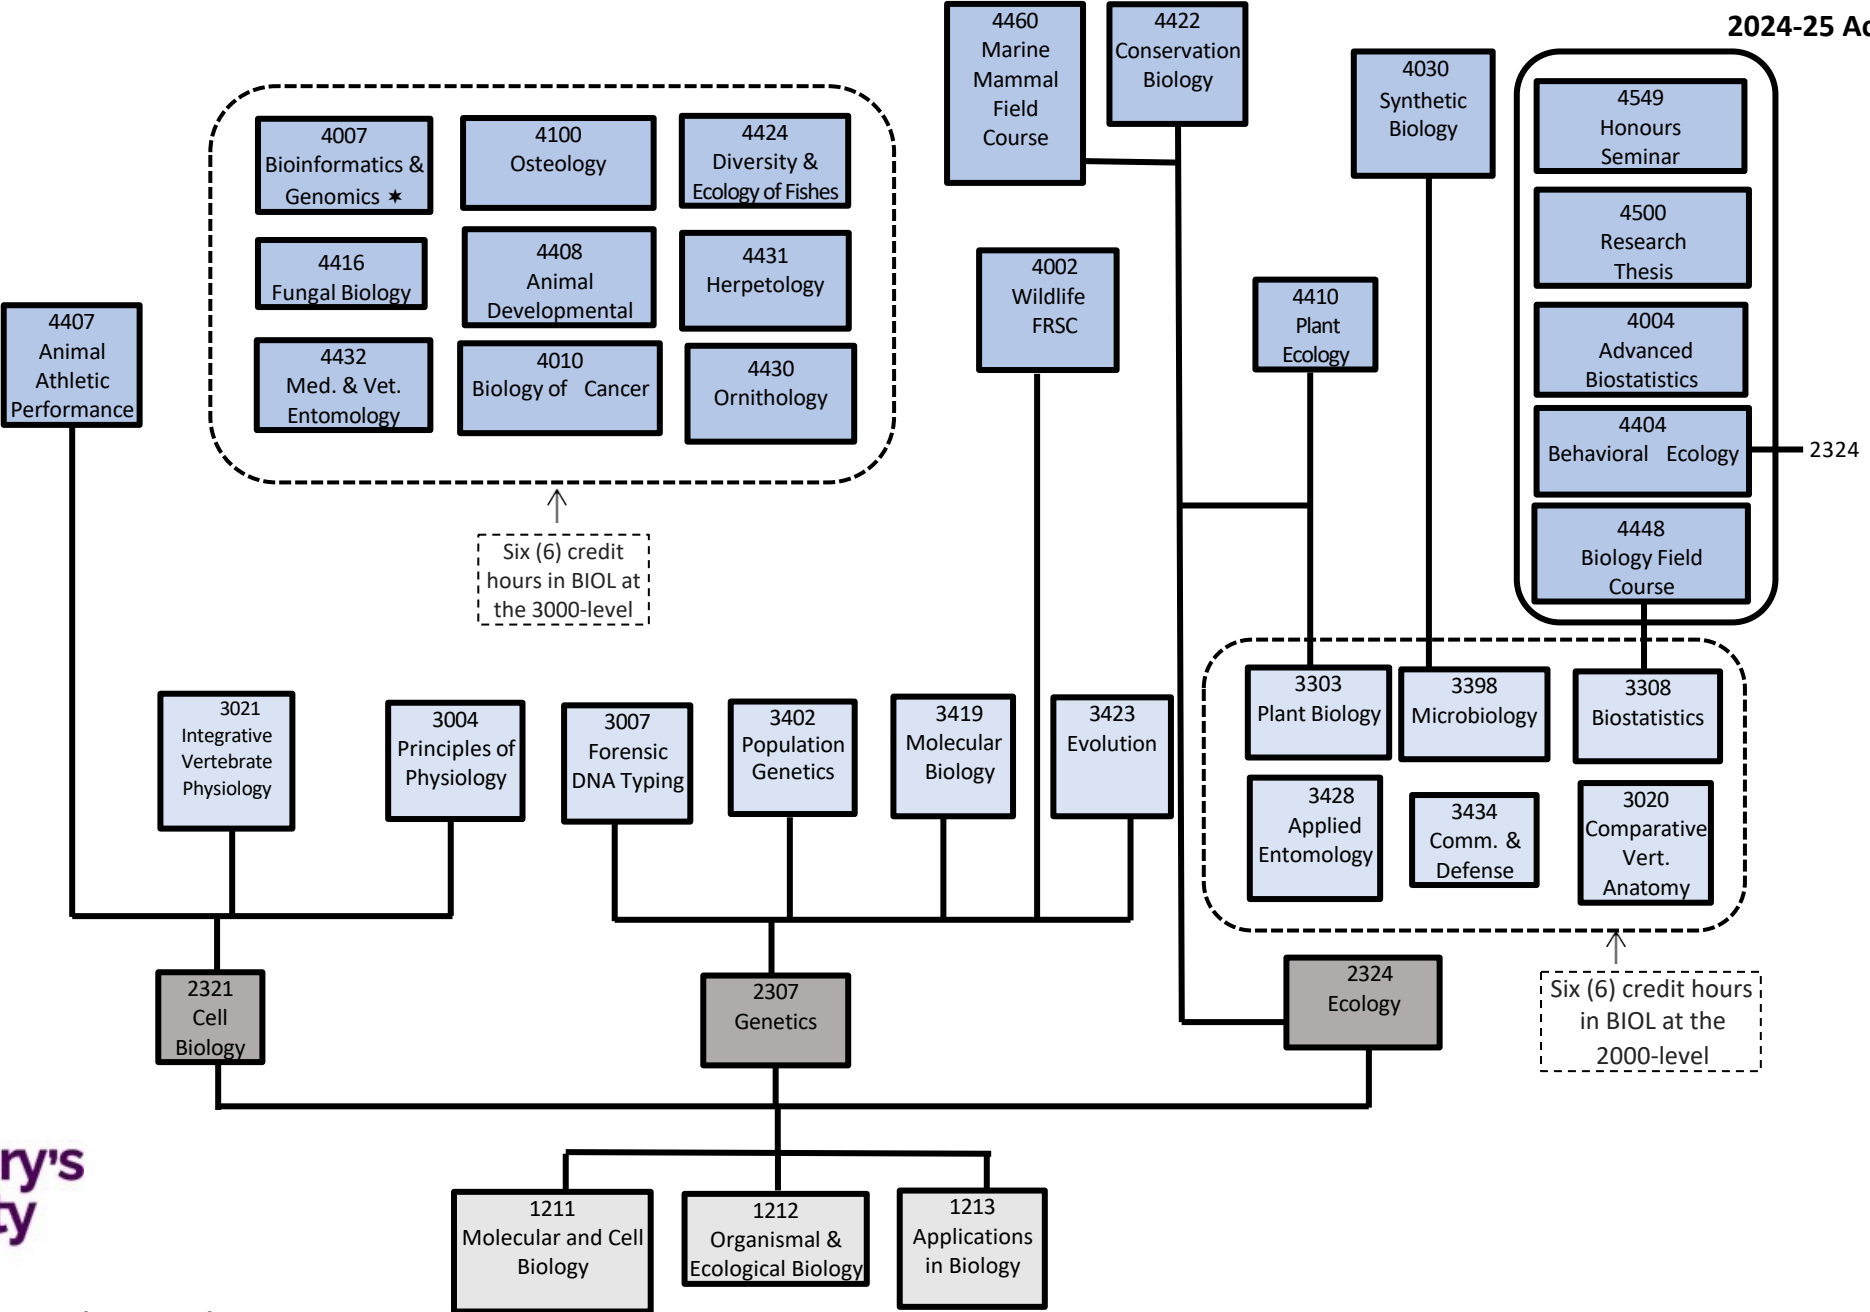

BIOLOGY

COURSE PREREQUISITES MAP 2024-25 Academic Calendar

Additional Prerequisites:
★ CSCI 1227